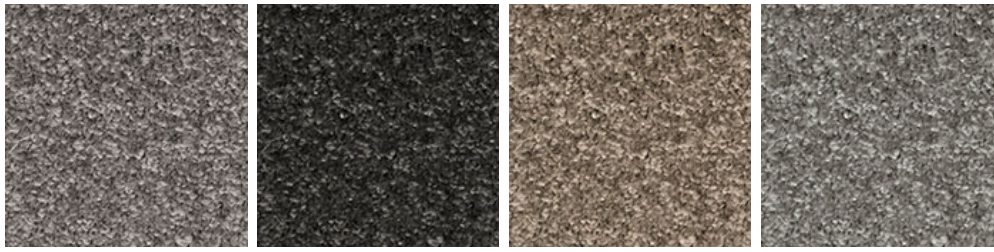

Available colors

MERIDIA 98

MERIDIA 99

MERIDIA 97

MERIDIA 95